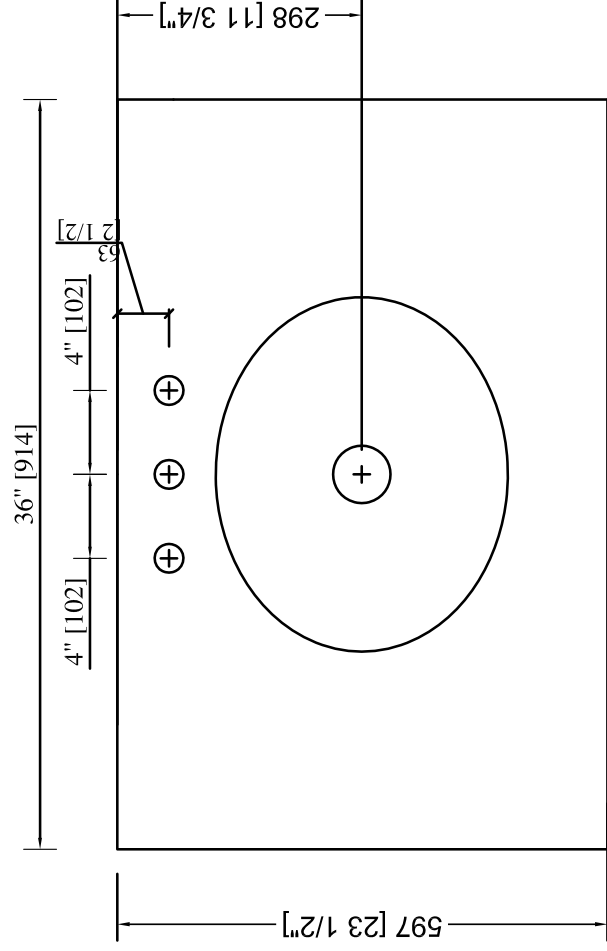

PASADENA 36" SINGLE VANITY

250-V36-ANO

PAGE 1 of 2

PASADENA 36" SINGLE VANITY

250-V36-ANO

PAGE 2 of 2