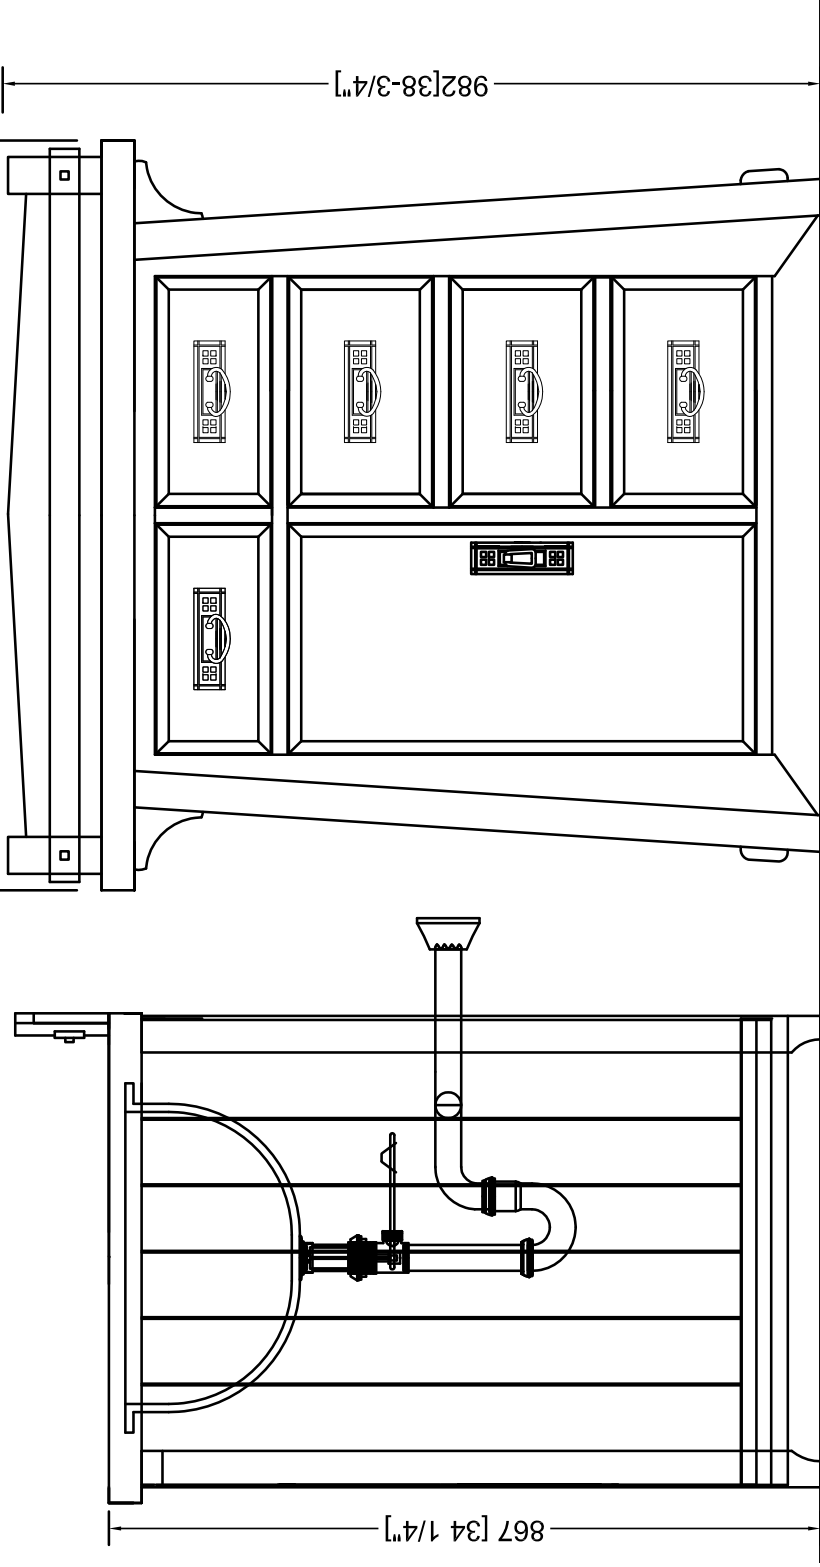

PASADENA 36" SINGLE VANITY

250-V36-ANO

PAGE 1 of 2

PASADENA 36" SINGLE VANITY

250-V36-ANO

PAGE 2 of 2