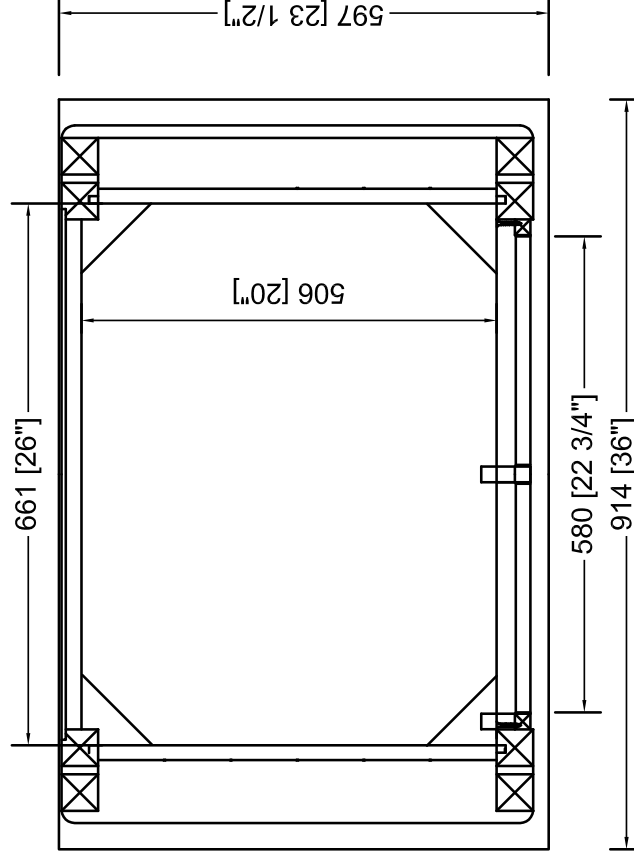

PASADENA 36" SINGLE VANITY

250-V36-ANO

PAGE 1 of 2

PASADENA 36" SINGLE VANITY

250-V36-ANO

PAGE 2 of 2